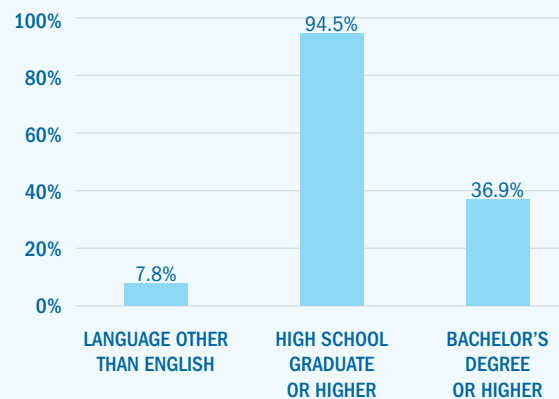

Kirkwood Seven-county Service Area Demographics*

POPULATION

AGE

RACE / ETHNICITY

PERCENT OF...

FEMALES

50.4%

PERSONS BELOW POVERTY LEVEL

11.3%

VETERANS

5.5%

FOREIGN BORN

5.9%

LANGUAGE AND EDUCATION

*Source: U.S. Census Bureau Quick Facts, Population estimates, July 1, 2019, (V2019) County Information <https://www.census.gov/quickfacts/fact/table/US/PST045217>

Disclaimer: Population attributes were calculated using weighted percentages for each county. Due to rounding of percentages and other data limitations, results represent best estimates.

Created on 6-17-2020.