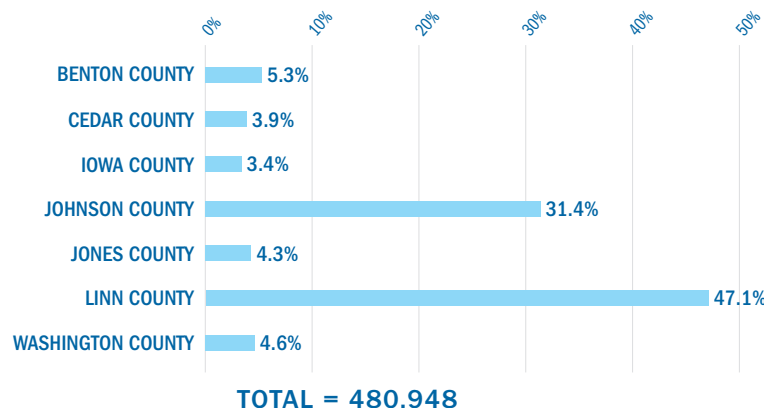

Kirkwood Seven-county Service Area Demographics*

POPULATION

AGE

RACE / ETHNICITY

PERCENT OF...

FEMALES

50.4%

PERSONS BELOW POVERTY LEVEL

11.3%

VETERANS

5.5%

FOREIGN BORN

5.9%

LANGUAGE AND EDUCATION

*Source: U.S. Census Bureau Quick Facts, Population estimates, July 1, 2019, (V2019) County Information <https://www.census.gov/quickfacts/fact/table/US/PST045217>