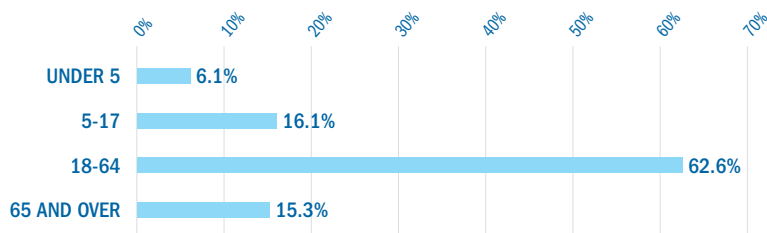

Kirkwood Seven-county Service Area Demographics*

POPULATION

AGE

RACE / ETHNICITY

PERCENT OF...

FEMALES

50.4%

PERSONS BELOW POVERTY LEVEL

11.3%

VETERANS

5.5%

FOREIGN BORN

5.9%

LANGUAGE AND EDUCATION

*Source: U.S. Census Bureau Quick Facts, Population estimates, July 1, 2019, (V2019) County Information <https://www.census.gov/quickfacts/fact/table/US/PST045217>