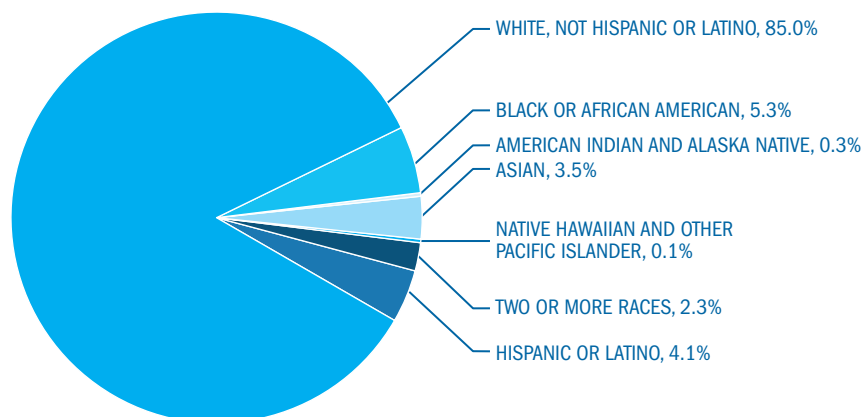

Kirkwood Seven-county Service Area Demographics*

POPULATION

AGE

RACE / ETHNICITY

PERCENT OF...

FEMALES

50.4%

PERSONS BELOW POVERTY LEVEL

11.3%

VETERANS

5.5%

FOREIGN BORN

5.9%

LANGUAGE AND EDUCATION

*Source: U.S. Census Bureau Quick Facts, Population estimates, July 1, 2019, (V2019) County Information <https://www.census.gov/quickfacts/fact/table/US/PST045217>